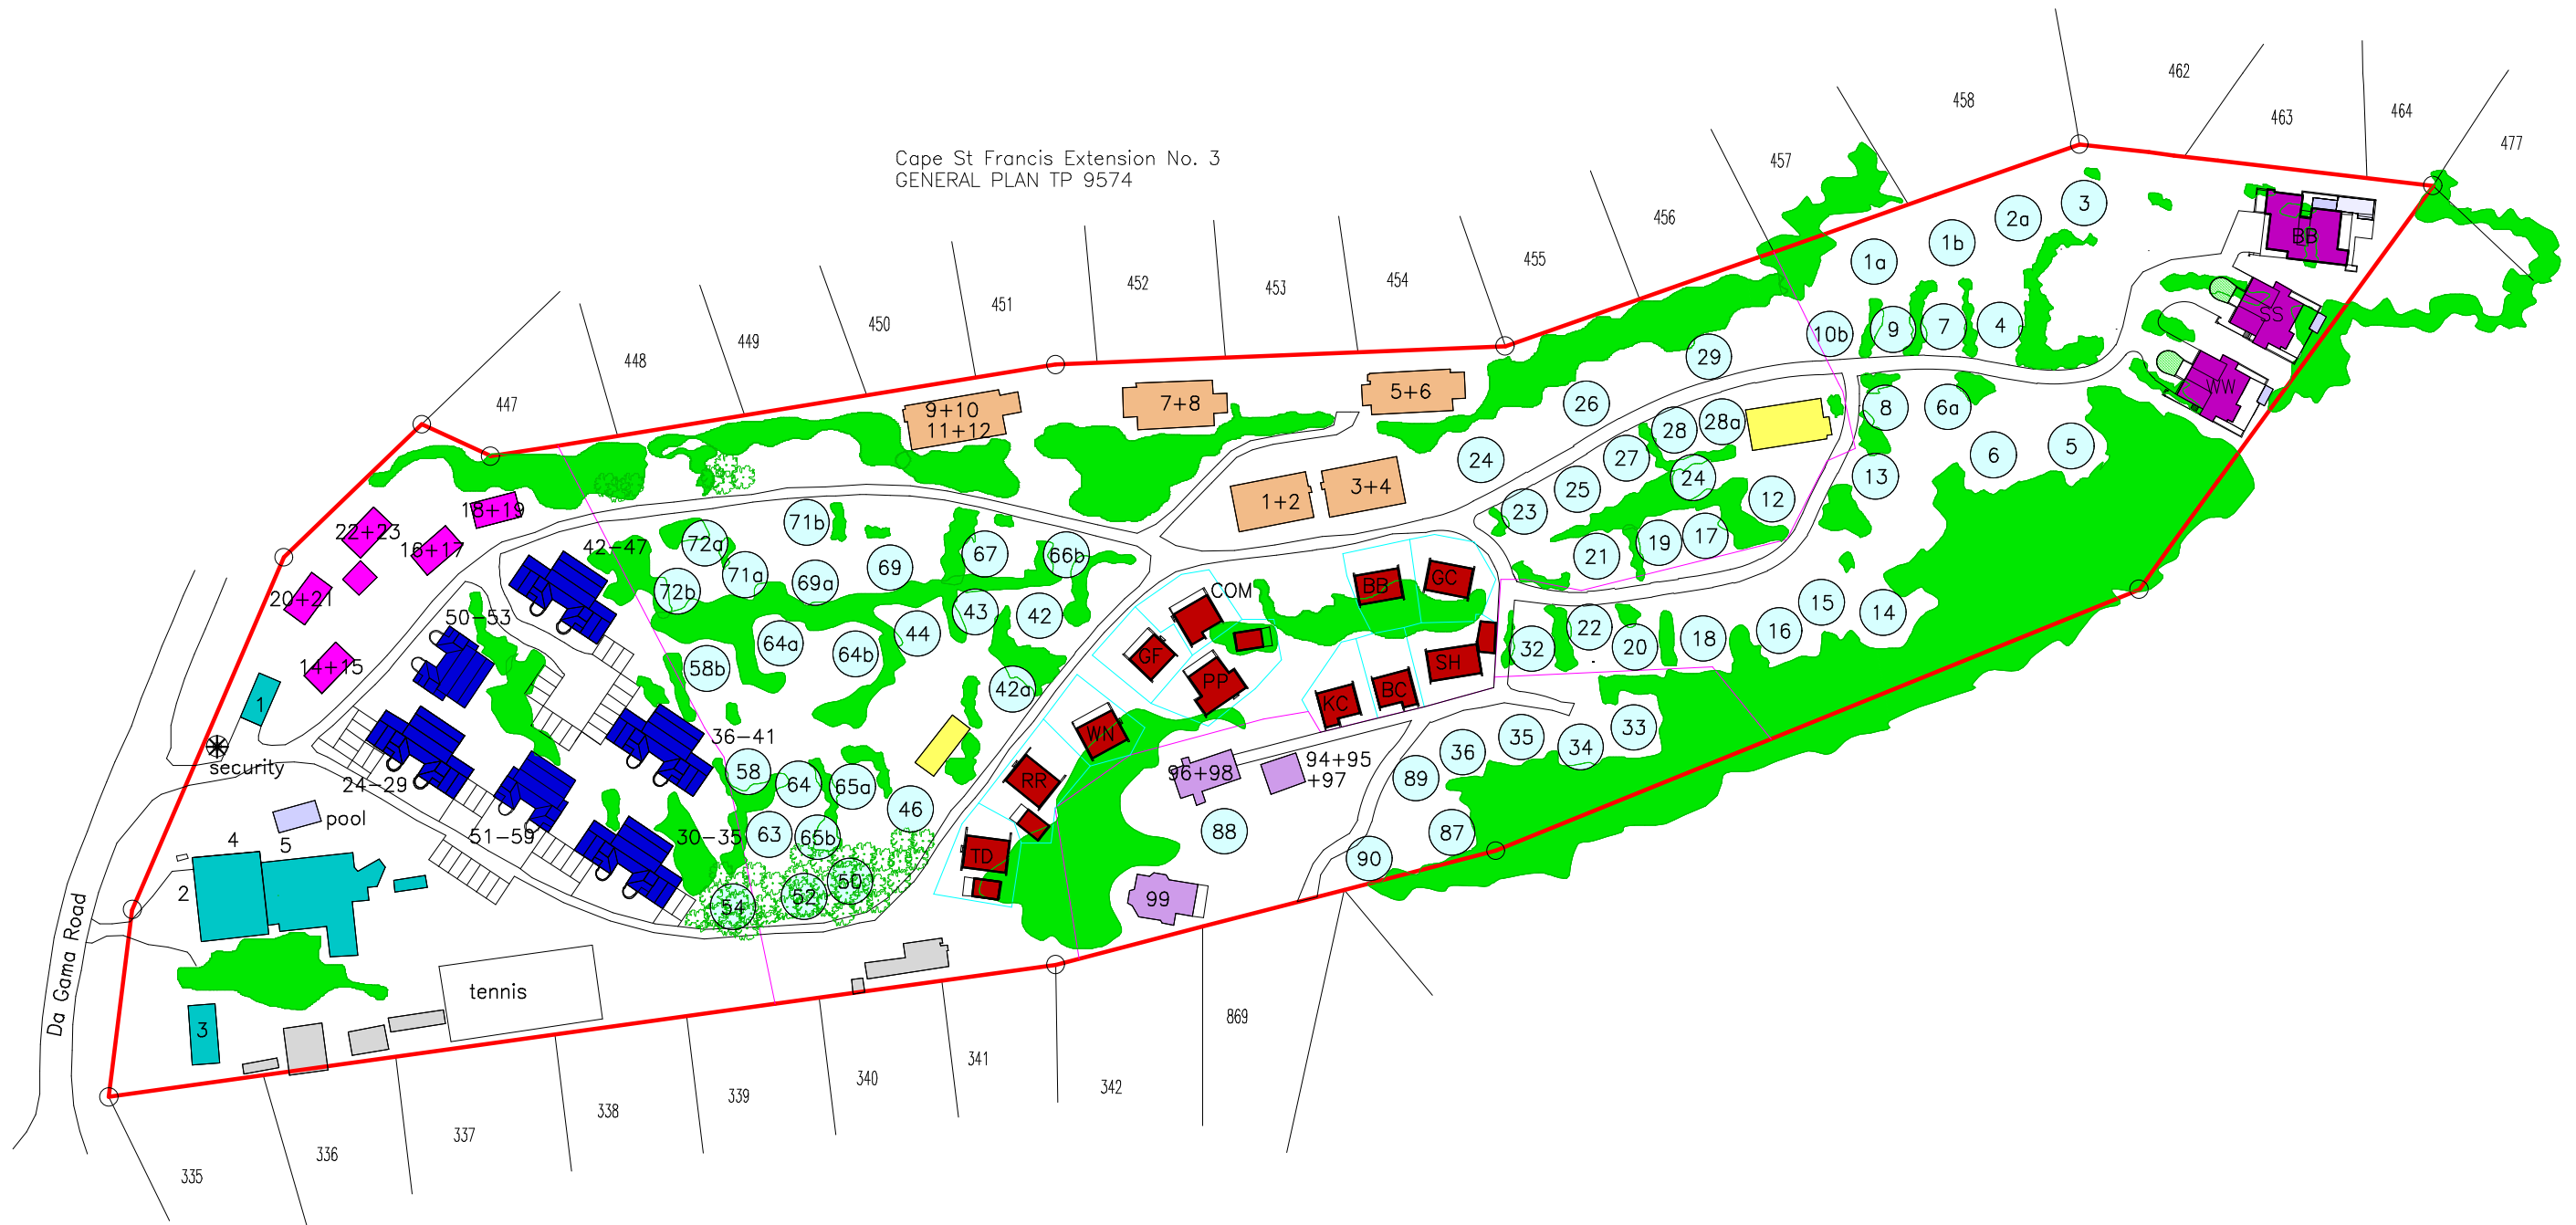

Cape St Francis Extension No. 3
GENERAL PLAN TP 9574

ADMINISTRATION	BACKPACKERS	THE CLUB	THE VILLAGE	KLIP COMPLEX	HILLSIDE	BEACH UNITS	ABLUTIONS
1 RECEPTION 2 CONFERENCES 3 WORKSHOP 4 SHOP 5 RESTAURANT+PUB	unit 14+15 unit 16+17 unit 18+19 unit 20+21 unit 22+23	unit 24 - 29 unit 30 - 35 unit 36 - 41 unit 42 - 47 unit 50 to 53 unit 54 - 59	TD TURTLE DOVE RR ROBINS REST WN WEAVERS NEST GN GUINEA FOWL COM CORMORANT COTTAGE BB BULBUL BUNGALOW GC GANNET COTTAGE SN SWALLOWS NEST BC BOKMAKERIE COTTAGE KC KINGFISHER CLOSE PP PLOVER PLACE	94 AGTERKLIP 95 ONDERKLIP 96 KLEINKLIP 97 KLIPPIE 98 POOL HOUSE 99 HUISKLIP	1 SEALS 2 BRUCES 3 HULETTS 4 SIXTY NINES 5 2ND BUSH 6 SHARK POINT 7 ANGELS 8 SHELLEY BEACH 9 OSPREY 10 GENESIS 11 LYNGENFJORD 12 PANAGHIA	BB BEACH BREAK SS SEAGULLS SONG WW WAVE WARRIOR	88 CAMP SITES numbered 1 - 90

MASTERPLAN 1:1500

CAPE ST FRANCIS RESORT

Portions A-G of ERF 862 + REM of ERF 831 Cape St Francis

AS BUILT MP